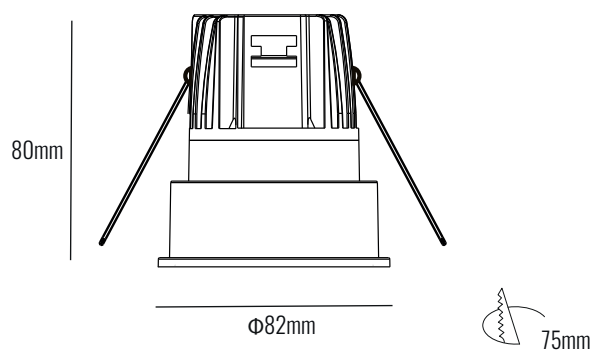

TECHNICAL DATA

TYPE

Professional LED for Interior Lighting.

CHARACTERISTICS

Can be used in room or any interior place.

OPENING/BEAM

High efficiency Ra>80 LED .

MATERIAL

Die-cast aluminum .

PRO	CRI ≥ 80	
IP65		38 L°
220-240V 50/60Hz		

DIMENSION DRAW

Model:	Creed
Format:	Round
Location:	Interior
Wattage:	15W
Materials:	Aluminum
Led Color:	3000K
Product Dimension:	Φ82*80, cut Φ75mm
IP Code:	65
Fixation:	Recessed
CRI :	80
Lumen Output:	1440LM
Frequency:	50/60 Hz
Beam Angle:	38°